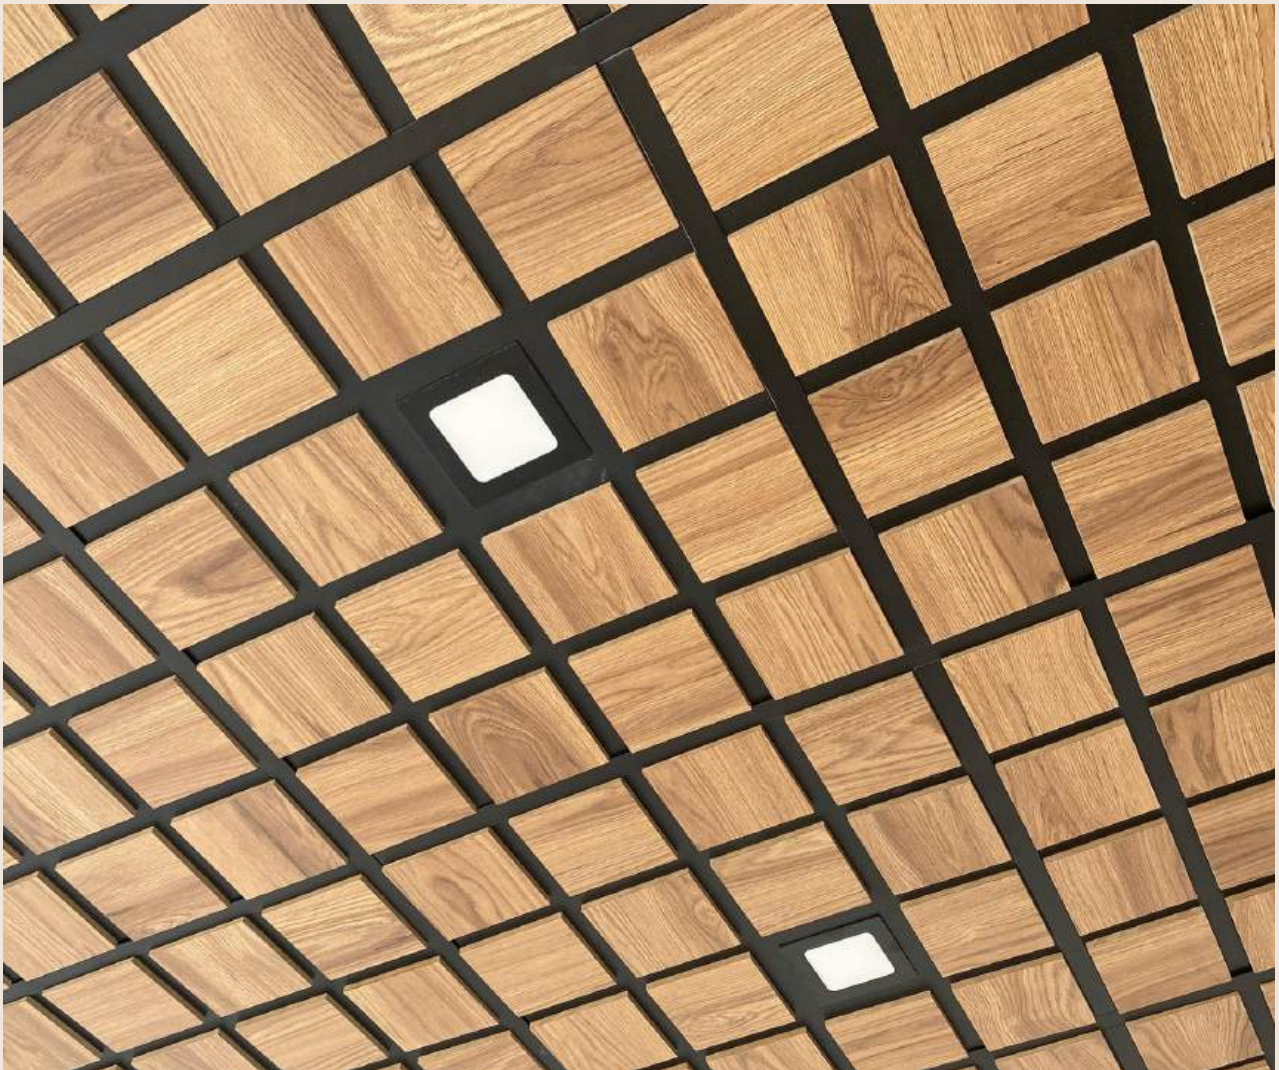

OPTİMA İNOVASYON
2026

PRODUCT CATALOG

NEOCLASSICAL SERIES

The Neoclassical Suspended Ceiling Series—where timeless elegance meets modern architecture—reflects Optima Inovasyon’s meticulous attention to detail and superior craftsmanship. Drawing inspiration from the aesthetics of the Golden Ratio, this exclusive collection elevates living spaces to a whole new level through its symmetrical lines, sophisticated design language, and striking material combinations.

Each model creates impressive ceiling architecture by incorporating fabric-upholstered surfaces, sculpted MDF elements, gold profiles, and bespoke color combinations. Designed for application over drywall surfaces, the entire series lends a truly transformative character to the space.

RELIEF SERIES

The Relief Suspended Ceiling Series—one of the most striking ways to create a three-dimensional character on architectural surfaces—is the product of Optima Inovasyon’s innovative design philosophy. It adds both aesthetic and volumetric value to a space through relief surfaces that create a sense of depth, symmetrical form transitions, and seamless material junctions.

Enriched with custom MDF forms and details applied over a plasterboard base, the Relief Series offers a unique ceiling architecture that blends the modern with the classic. Each model is custom-manufactured to fit the specific dimensions of the space, ensuring a perfect, seamless result.