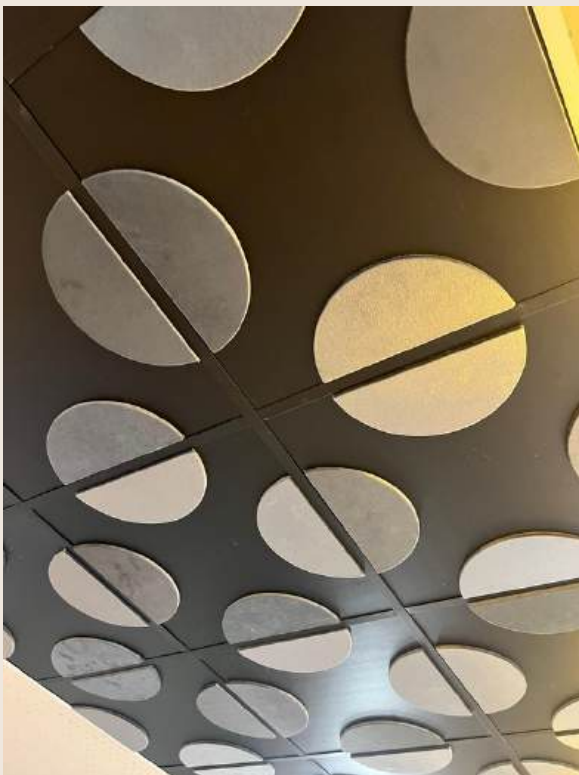

EQUATOR SERIES

The Neoclassical Suspended Ceiling Series, where timeless elegance meets modern architecture, reflects Optima Inovasyon's meticulous attention to detail and superior craftsmanship. Drawing inspiration from the aesthetics of the Golden Ratio, this exclusive collection elevates living spaces to a whole new level through its symmetrical lines, sophisticated design language, and striking material combinations.