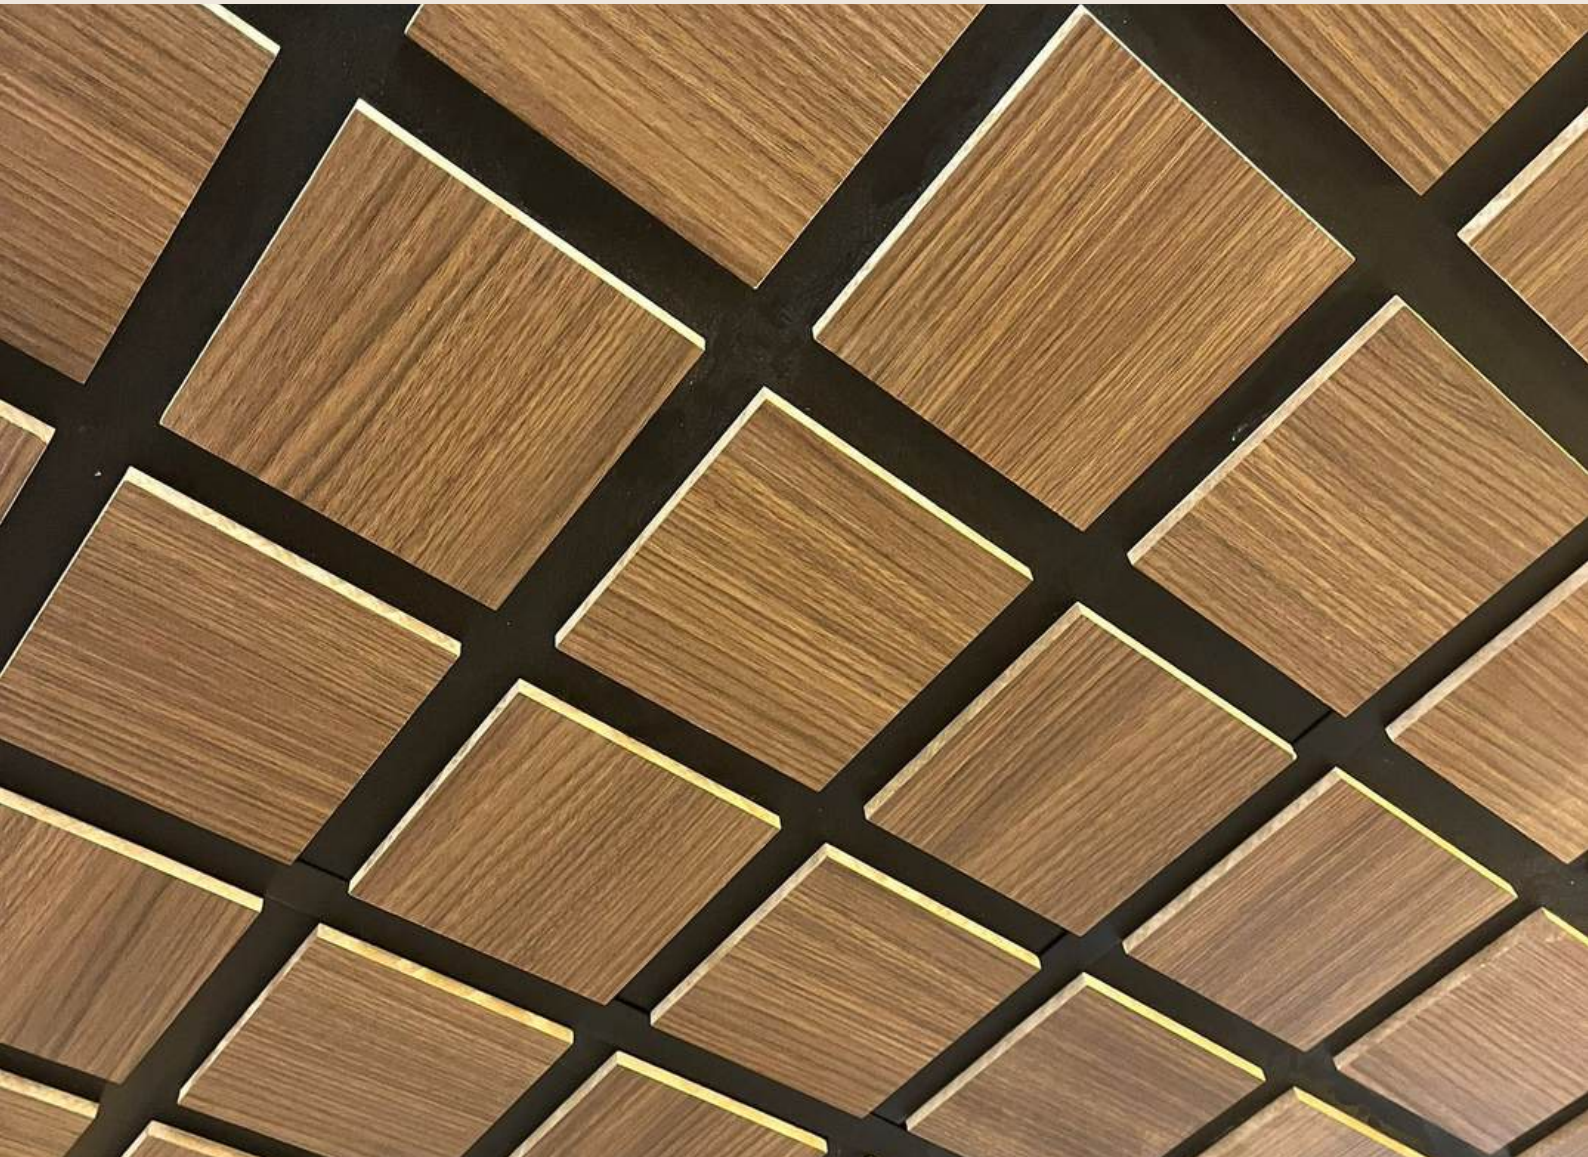

OPTİMA İNOVASYON
2026

PRODUCT CATALOG

NEOCLASSICAL SERIES

The Neoclassical Suspended Ceiling Series—where timeless elegance meets modern architecture—reflects Optima Inovasyon’s meticulous attention to detail and superior craftsmanship. Drawing inspiration from the aesthetics of the Golden Ratio, this exclusive collection elevates living spaces to a whole new level through its symmetrical lines, sophisticated design language, and striking material combinations.

Each model creates impressive ceiling architecture by incorporating fabric-upholstered surfaces, sculpted MDF elements, gold profiles, and bespoke color combinations. Designed for application over drywall surfaces, the entire series lends a truly transformative character to the space.

RELIEF SERIES

The Relief Suspended Ceiling Series—one of the most striking ways to create a three-dimensional character on architectural surfaces—is the product of Optima Inovasyon’s innovative design philosophy. It adds both aesthetic and volumetric value to a space through relief surfaces that create a sense of depth, symmetrical form transitions, and seamless material junctions.

Enriched with custom MDF forms and details applied over a plasterboard base, the Relief Series offers a unique ceiling architecture that blends the modern with the classic. Each model is custom-manufactured to fit the specific dimensions of the space, ensuring a perfect, seamless result.