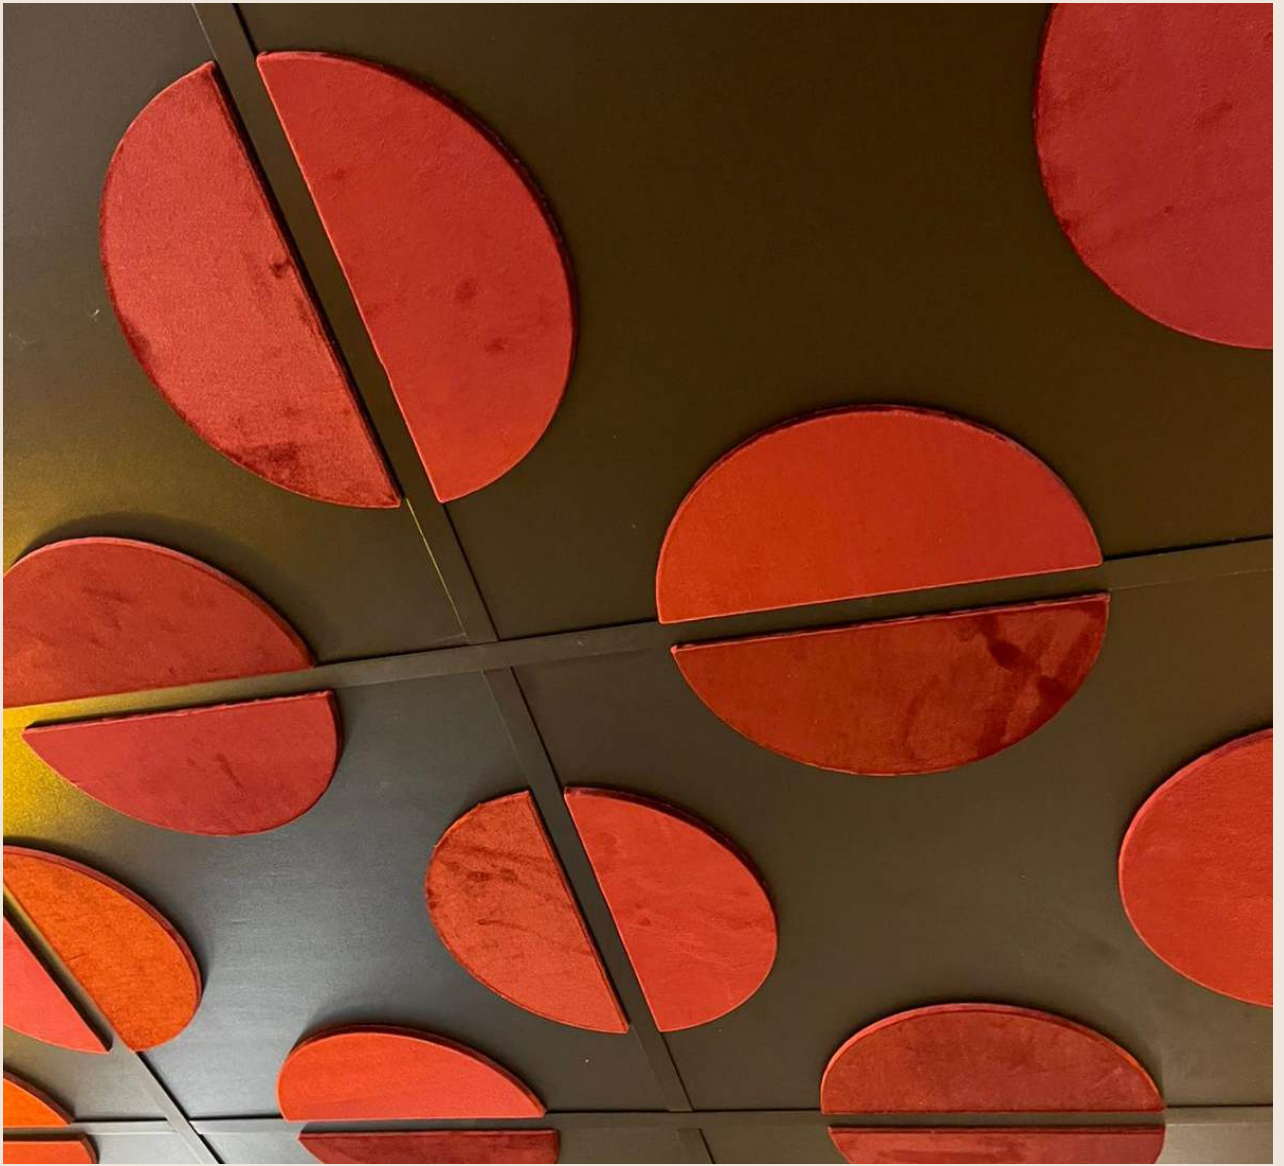

EQUATOR SERIES

The Neoclassical Suspended Ceiling Series, where timeless elegance meets modern architecture, reflects Optima Inovasyon's meticulous attention to detail and superior craftsmanship. Drawing inspiration from the aesthetics of the Golden Ratio, this exclusive collection elevates living spaces to a whole new level through its symmetrical lines, sophisticated design language, and striking material combinations.